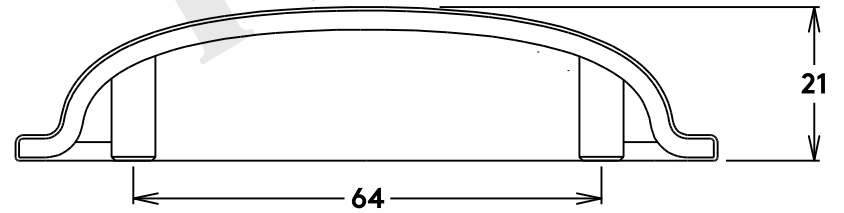

Drawer Pull Sarlat I H38xL96mm CTC64mm

Front View

Back View