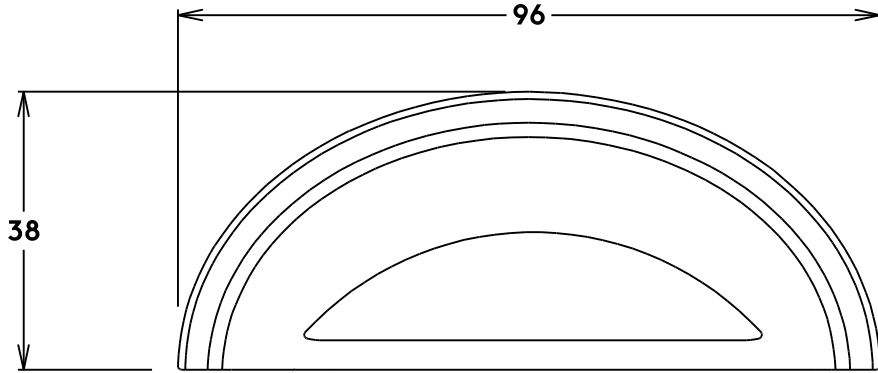

Drawer Pull Sarlat I H38xL96mm CTC64mm

Front View

Back View