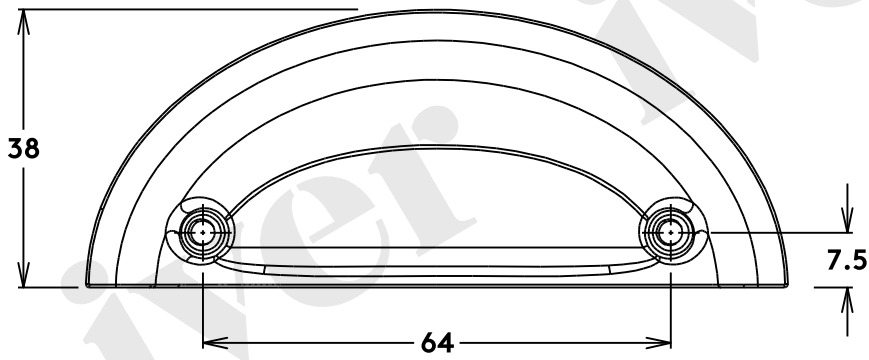

Drawer Pull Sarlat I H38xL96mm CTC64mm

Front View

Back View